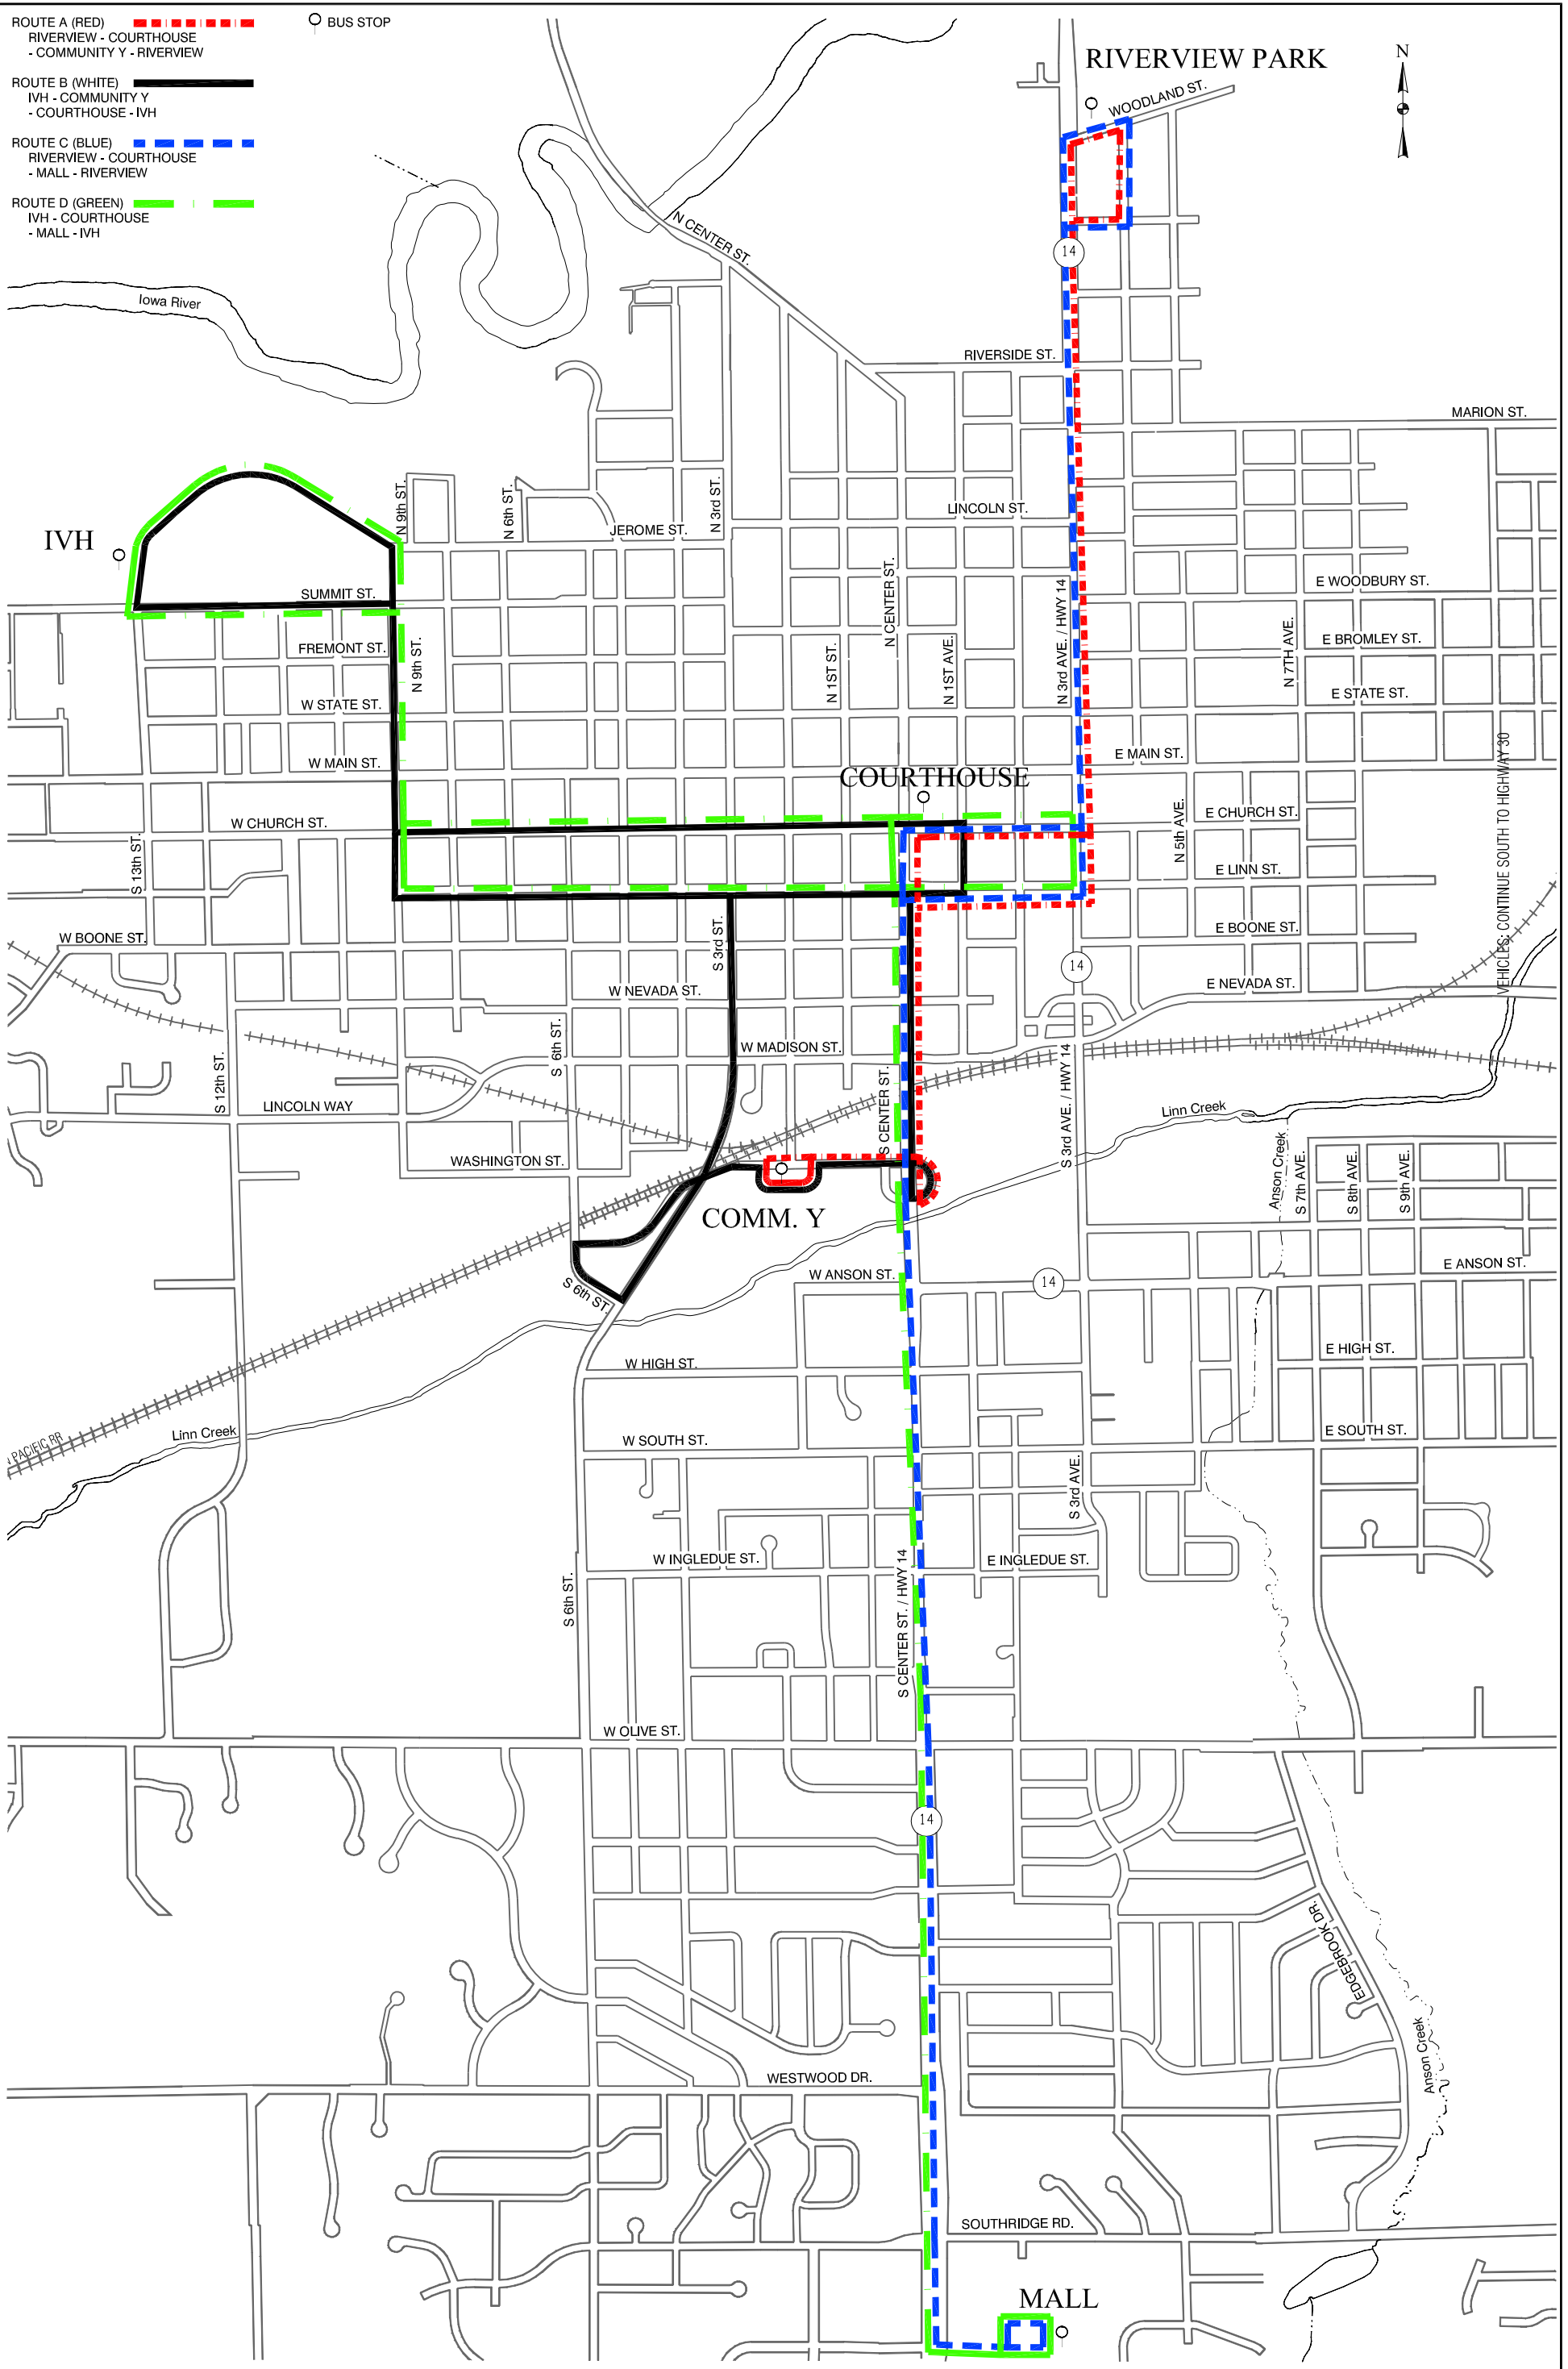

- ROUTE A (RED) - - - - -
 - RIVERVIEW - COURTHOUSE
 - COMMUNITY Y - RIVERVIEW
- ROUTE B (WHITE) — — — — —
 - IVH - COMMUNITY Y
 - COURTHOUSE - IVH
- ROUTE C (BLUE) - - - - -
 - RIVERVIEW - COURTHOUSE
 - MALL - RIVERVIEW
- ROUTE D (GREEN) - - - - -
 - IVH - COURTHOUSE
 - MALL - IVH

BUS STOP

RAGBRAI
MARSHALLTOWN, IOWA
WEDNESDAY, JULY 28, 2004

BUS ROUTES
www.marshalltown.org/RAGBRAI